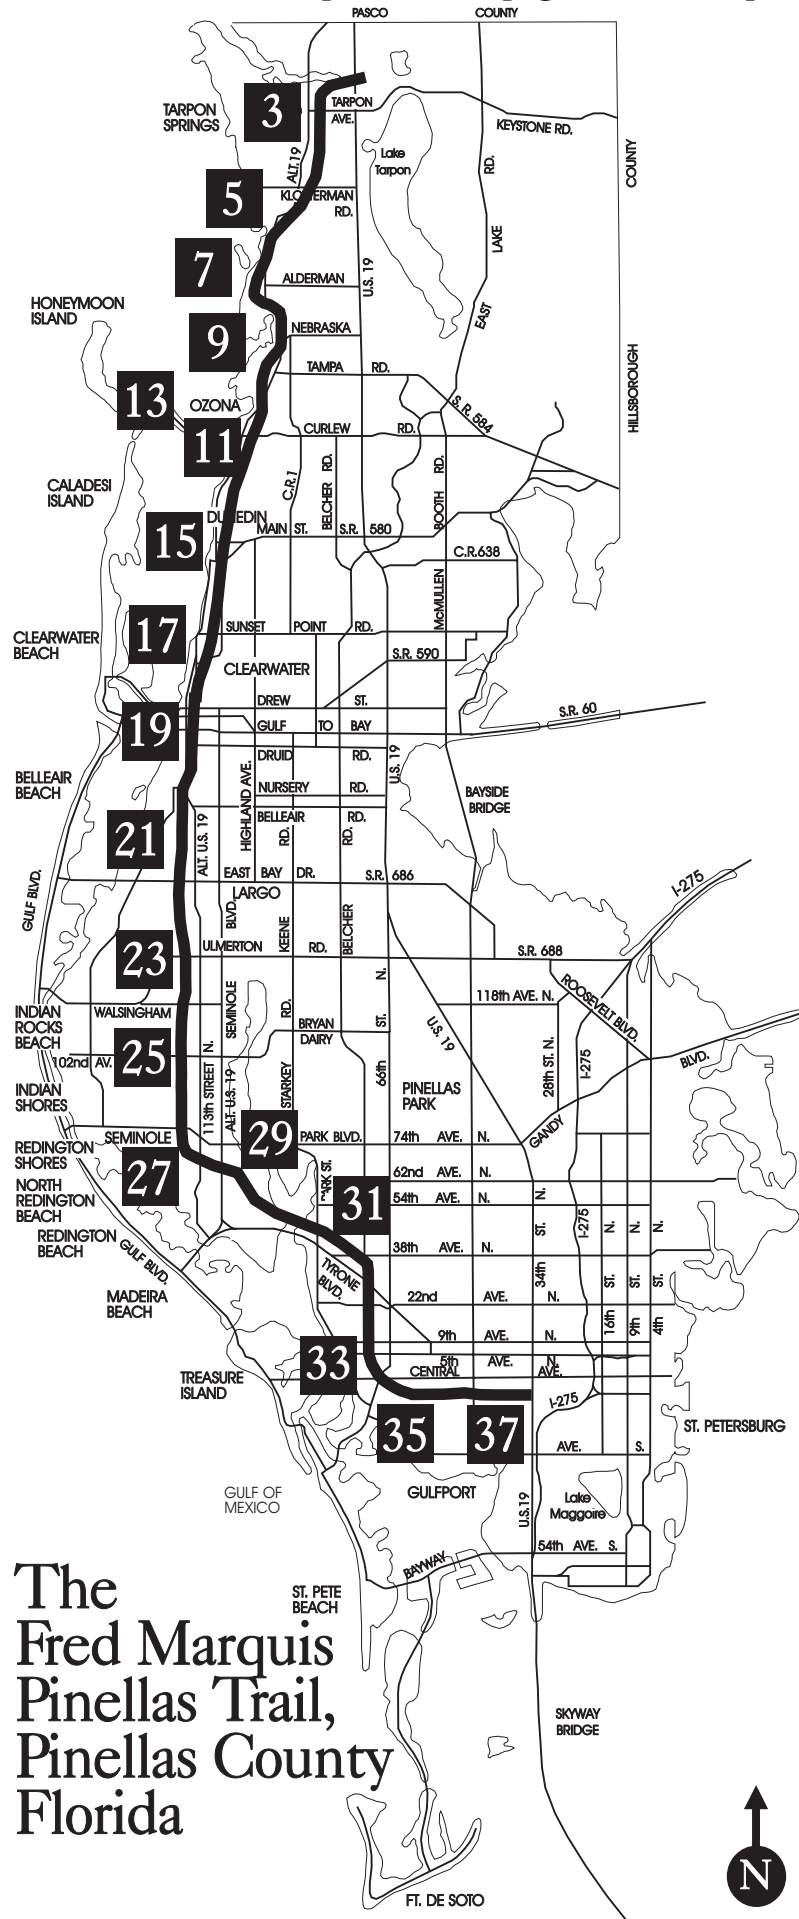

# Trail Map Locator

Numbers in black squares show page for that map.

The  
Fred Marquis  
Pinellas Trail,  
Pinellas County  
Florida

FT. DE SOTO